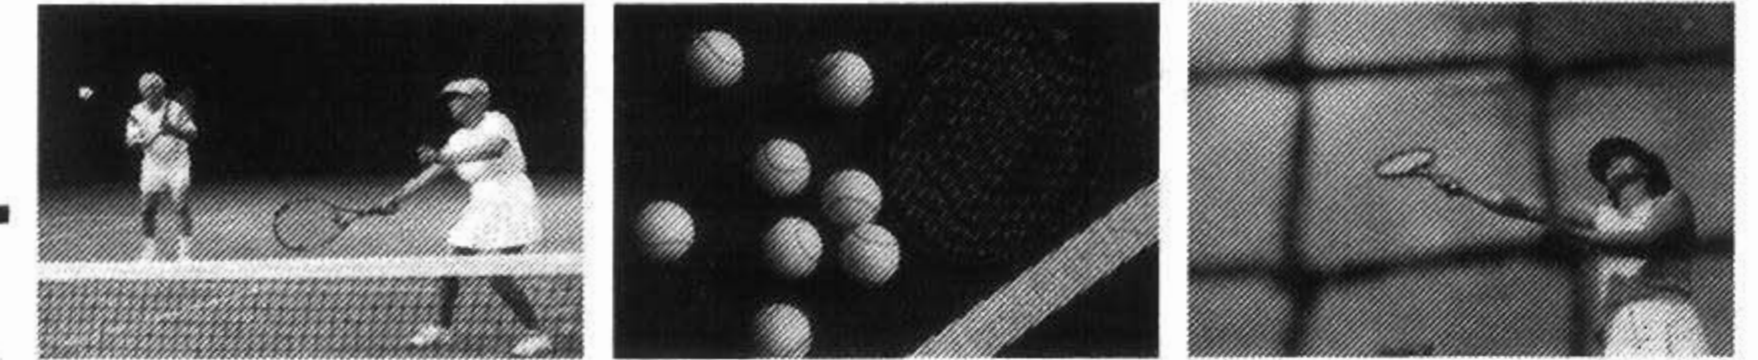

# NORTH KELSEY AND DISTRICT TENNIS LEAGUE

SCORE SHEET - 2 COUPLE DIVISION \_\_\_\_\_

HOME TEAM \_\_\_\_\_ V \_\_\_\_\_ AWAY TEAM

VENUE \_\_\_\_\_ DATE \_\_\_\_\_

HOME TEAM		AWAY TEAM	ORDER OF PLAY					RESULTS	
			HOME		V	AWAY		HOME	AWAY
	MAN 1		M1	M2	V	M1	M2		
	MAN 2		L1	L2	V	L1	L2		
	LADY 1		M1	L1	V	M1	L1		
	LADY 2		M2	L2	V	M2	L2		
WINNING TEAM .....			M1	L1	V	M2	L2		
SCORE..... GAMES TO .....			M2	L2	V	M1	L1		
			TOTALS						